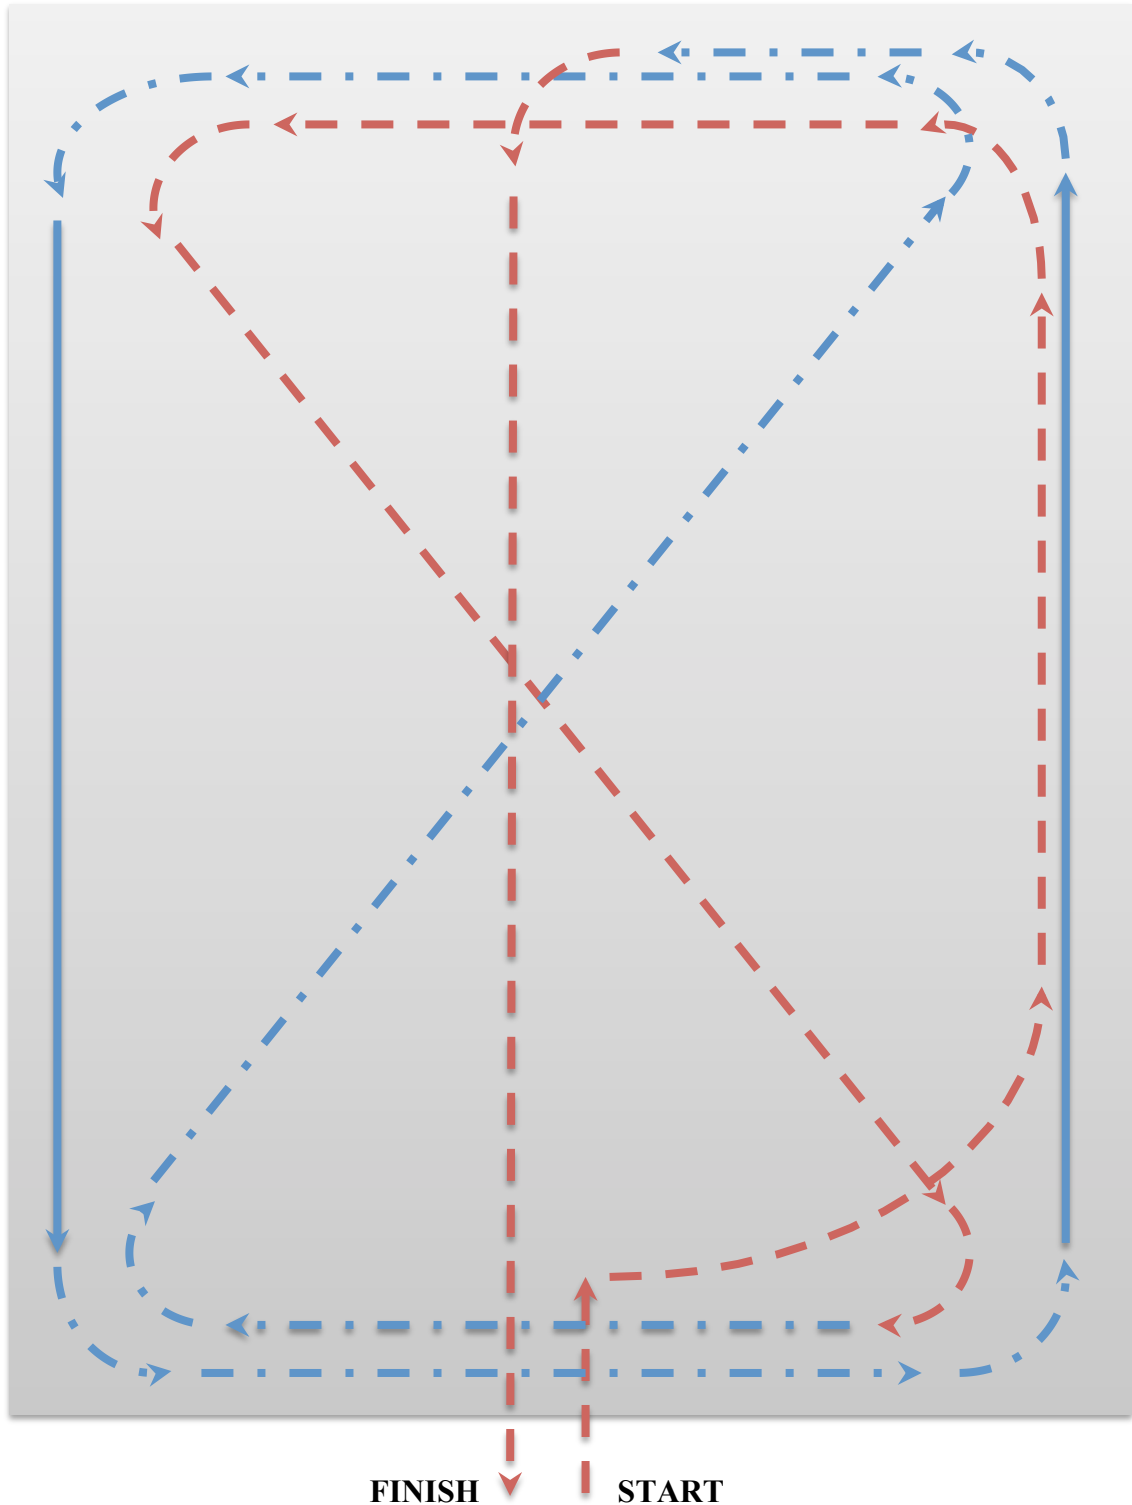

# GRAND NATIONAL LARGE SHOW HUNTER WORKOUT

Large Show Hunter Galloway, Small & Large Show Hunter Hack

**FINISH**      **START**

## KEY

- - - - - Trot
- . - . - Canter
- Gallop

Enter at trot and track right, continue down the long side and across the top on the left rein. Change rein across the diagonal and pick up canter on the right rein and continue down the short side, change rein (optional) across the diagonal and continue across the top on the left rein. Gallop along the long side, come back to working canter then gallop down the long side to the top of the arena. At the corner come back to working canter and exit at trot down the centre line.